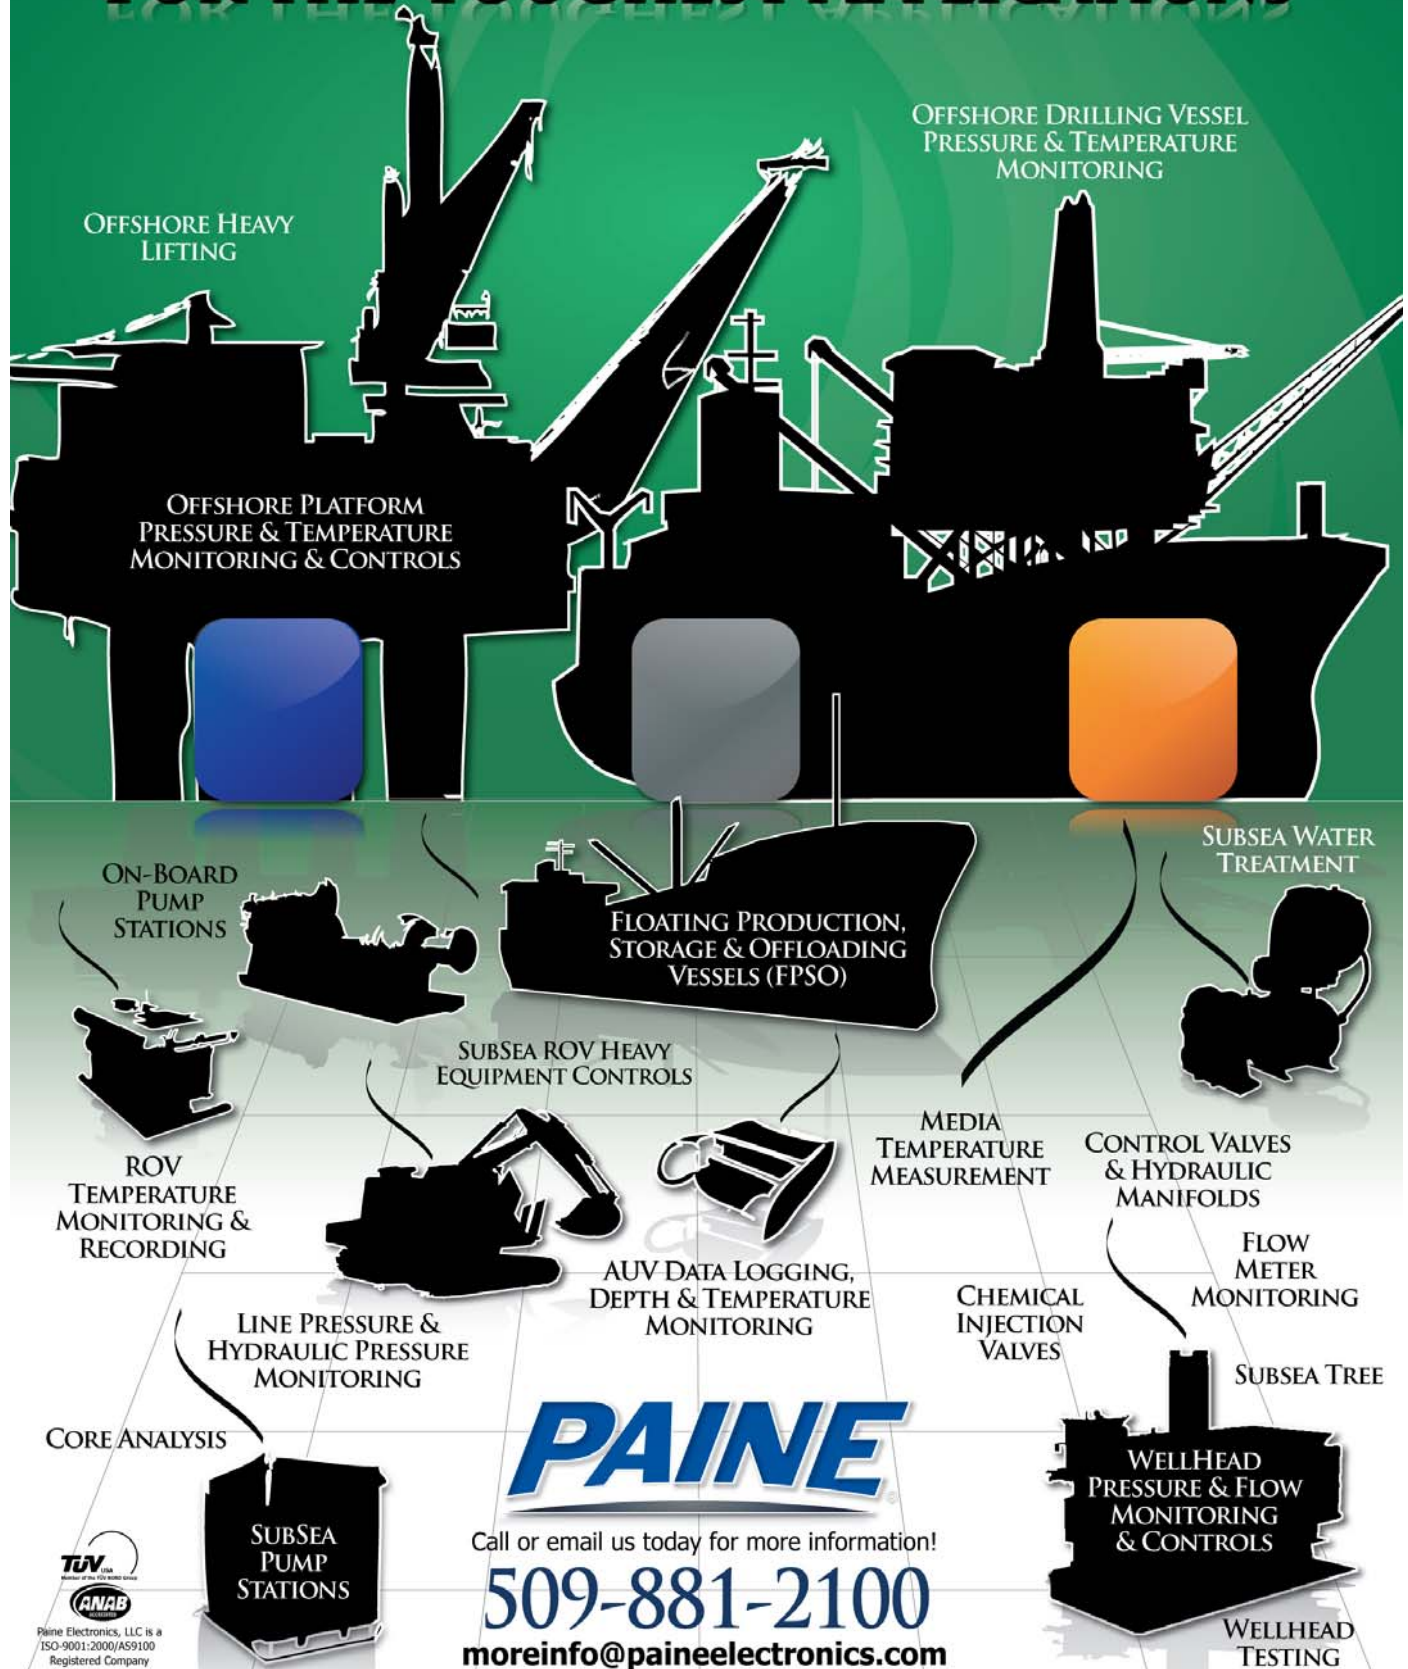

SUB-SEA

"PRESSURE INSTRUMENTATION FOR THE TOUGHEST APPLICATIONS"

P A I N E

Call or email us today for more information!

509-881-2100

moreinfo@paineelectronics.com